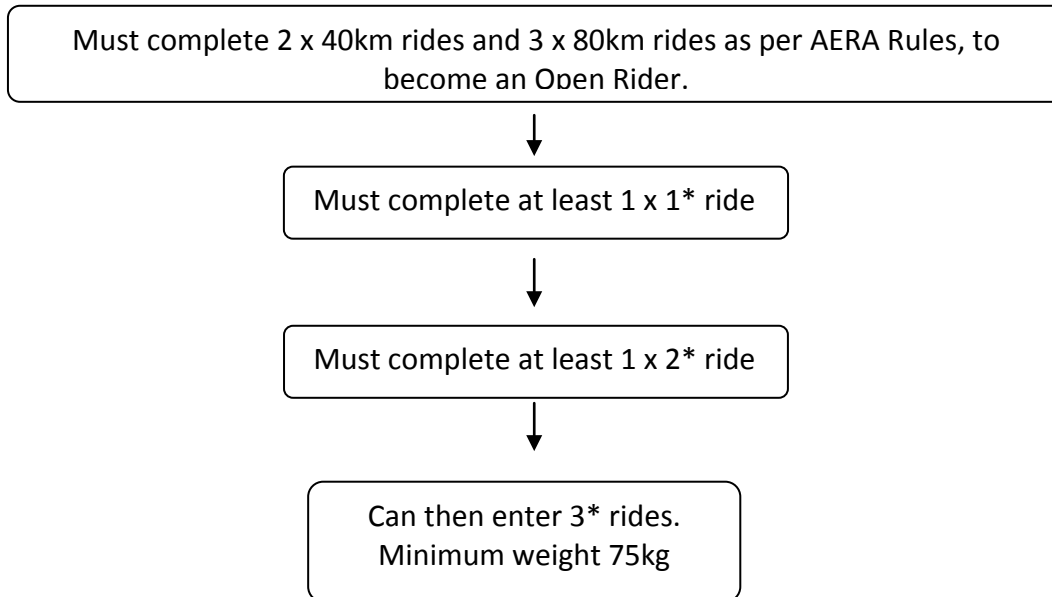

RIDERS IN FEI RIDES

Ride Distances: FEI * 80-119km, FEI** 120-139km, FEI*** 140-160km.

If you have already completed an FEI ride, you will start at the next star level. This is based on mileage, not star rating, as follows:

If you have already completed a FEI** 107km ride, you are only rated as a 1* rider, and can now compete at 2* level.

If you have already completed a FEI***120km ride, you are rated as a 2* rider, and can now compete at 3* level.